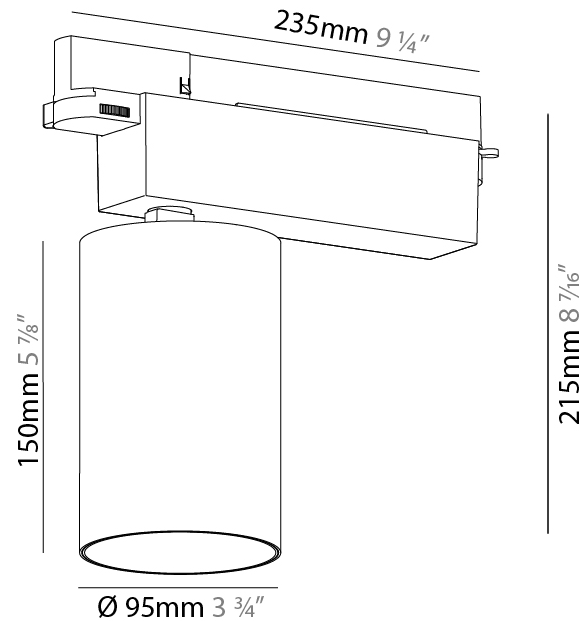

GENERAL

Series: Centriq
 Subseries: Centriq 95
 Brand: Prolicht
 Division: Architectural
 Mounting Type: Track
 Mounting Location: Ceiling
 Subcategory: Spots

PHYSICAL

Shape: Cylinder
 Diameter (mm): 95
 Diameter (in): 3 3/4
 Length (mm): 235
 Length (in): 9 1/4
 Height (mm): 150
 Height (in): 5 7/8
 Light Distribution: Adjustable / Direct
 Weight (kg): 1.495
 Weight (lbs): 3.3
 Fixture Finish: SSR / BKV / CWI / CRY / HAB / LAG / UFT / ITA / RUA / RUR / MIC / FTG / MYG / TWT / LOD / PUS / FRO / FUP / KIA / POP / BLS / SPG / MEY / GOH / GUM / CHC / COM / ABZ / JAG / OBR / MOS / ROR
 Fixture Material: Aluminum

OPTICAL

Reflector: 18 / 26 / 40
 Adjustability: Rotational 340°; Tilt 90°
 Upon Request: Special Beam Angles

RATINGS AND CERTIFICATIONS

Certified By: Certified for North American Standards
 IP rating: IP20