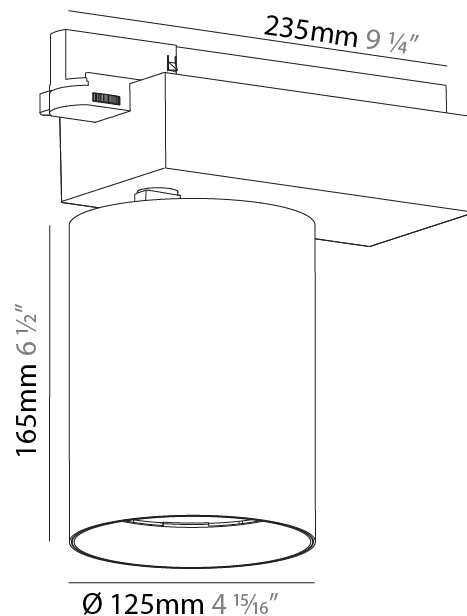

GENERAL

Series: Centriq
Subseries: Centriq 125
Brand: Prolicht
Division: Architectural
Mounting Type: Track
Mounting Location: Ceiling
Subcategory: Spots

PHYSICAL

Shape: Cylinder
Diameter (mm): 125
Diameter (in): 4 ¹⁵/₁₆
Length (mm): 235
Length (in): 9 ¹/₄
Height (mm): 165
Height (in): 6 ¹/₂
Light Distribution: Adjustable / Direct
Fixture Finish: SSR / BKV / CWI / CRY / HAB / LAG / UFT / ITA / RUA / RUR / MIC / FTG / MYG / TWT / LOD / PUS / FRO / FUP / KIA / POP / BLS / SPG / MEY / GOH / GUM / CHC / COM / ABZ / JAG / OBR / MOS / ROR
Fixture Material: Aluminum

ELECTRICAL

Lamp Type: LED (Zhaga Standard)
Input Wattage (W): 55 / 54
Total Output Wattage (W): 49.5 / 48.6
Dimming: Tri-Mode (Non-Dimming and Phase Dimming (120Vac only) and 0-10V Dimming)
Driver Included: Yes
Driver Location: Integrated
Driver Type: Constant Current - Universal
Driver Class: Class 2
Input Voltage (V): 120 - 277
Constant Current (MA): 1400

LED

Number of LEDs: 1
Color Temperature (°K): 3000 / 3500 / 4000
Max. Delivered Lumen (lm): 5250 / 4498 / 4590
Nominal Lumen (lm): 6030 / 5165 / 5270
CRI: >90 CRI
Lamp Life (hrs): 50000

OPTICAL

Reflector°: 16 / 26 / 42
Adjustability: Rotational 340°; Tilt 90°

RATINGS AND CERTIFICATIONS

Certified By: Certified for North American Standards
IP rating: IP20